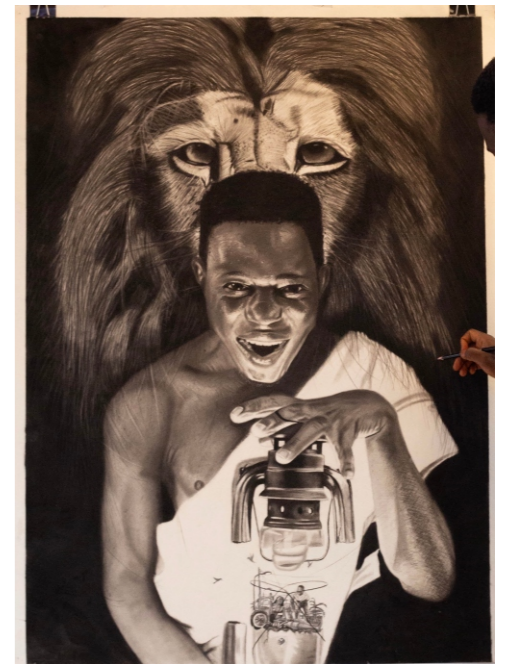

The Problem and The Solution
Ighorhunu Emuobonuvie
Sculpture, 30Inches

Patterns and Patches
Ikhimeagie Elizabeth Odufa
Painting, 90x120cm

Restoring the former Glory
Oyekoya Oluwafemi Ebenezer
Photography, 30x48inches

Lead the Young
Sumanu David Ifeoluwa
Painting, 36x48inches

Fix the Trend
Godfrey Wilson
Charcoal and Acrylic, 2x3ft

Humanity
Moses Stephen
Sculpture, 19inches

Going Back to History
Osawaru Gift Esohe
Painting, 36x48inches

Fix it
Charles Alex
Drawing