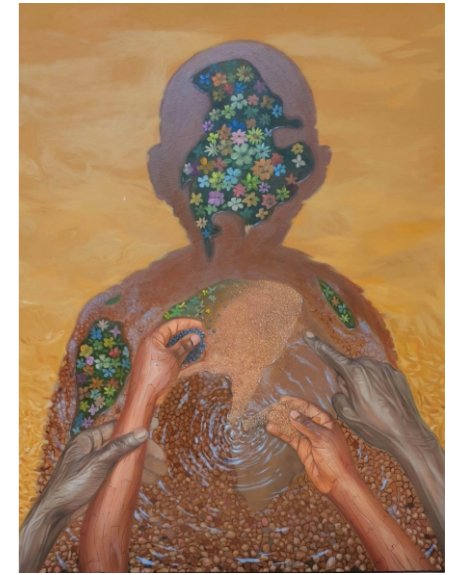

The Problem and The Solution
Ighorhunu Emuobonuvie
Sculpture, 30Inches

Patterns and Patches
Ikhimeagie Elizabeth Odufa
Painting, 90x120cm

Restoring the former Glory
Oyekoya Oluwafemi Ebenezer
Photography, 30x48inches

Lead the Young
Sumanu David Ifeoluwa
Painting, 36x48inches

Fix the Trend
Godfrey Wilson
Charcoal and Acrylic, 2x3ft

Humanity
Moses Stephen
Sculpture, 19inches

Going Back to History
Osawaru Gift Esohe
Painting, 36x48inches