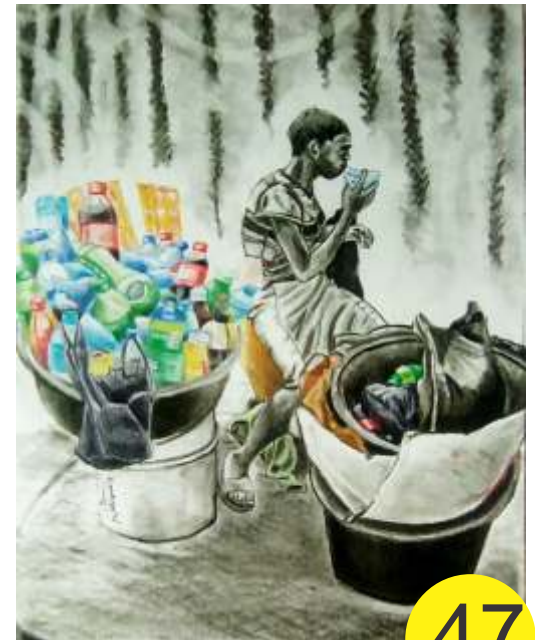

47
AU-B

Obamiso Idemudia Vincent,
Home Coming