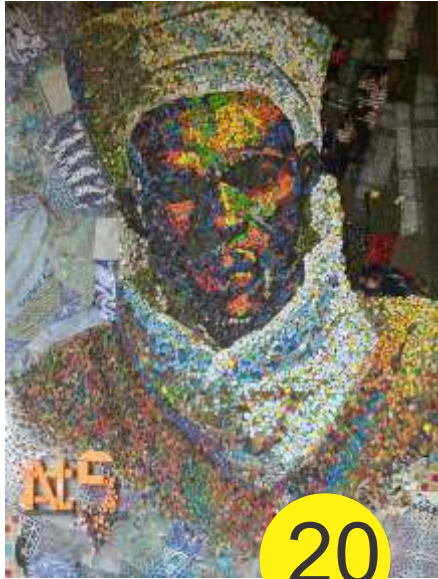

17
AU-B

ESEAGWU DON OKUCHUKWU
DOUBLE EDGED SWORD
PASTELS AND CHARCOAL PENCILS ON PAPER
22 X 30 INCHES

18
AU-B

ETINOSA OKA NEWTON
Her dualism
Mixed media
60.5cm×90.5cm

19
AU-B

ETINOSA OKA NEWTON
conspiracy
Mixed media
60.5cm×90.5cm